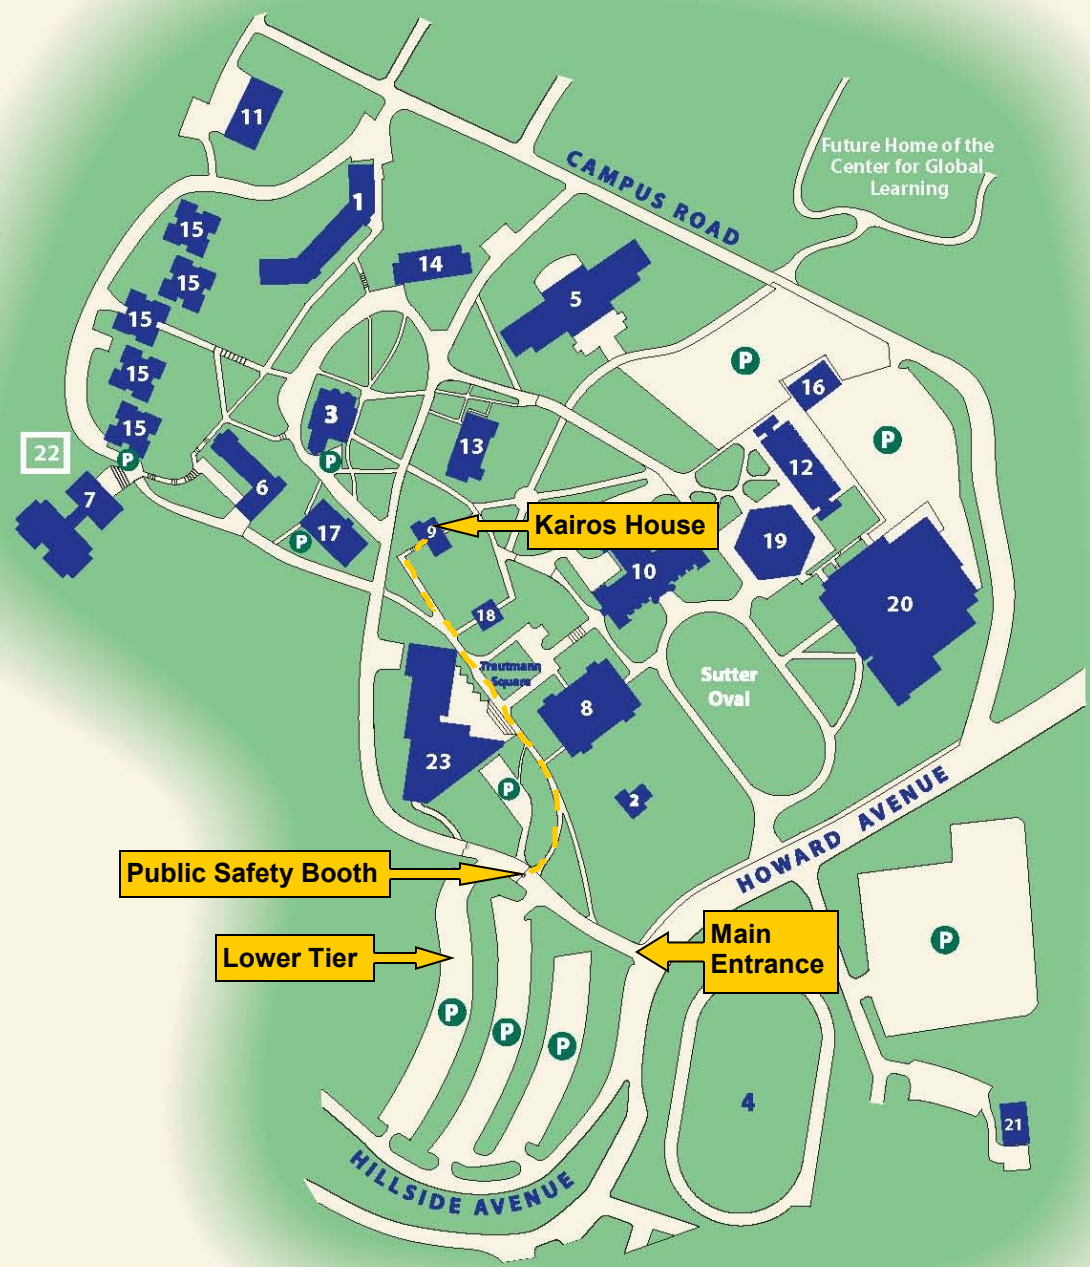

# WAGNER COLLEGE CAMPUS

- P** Parking
- 1 Campus Hall
- 2 Chaplain's House
- 3 Cunard Hall
- 4 Football and Track Field
- 5 Foundation Hall
- 6 Guild Hall
- 7 Harborview Residence Hall
- 8 Horrmann Library
- 9 Kairos House
- 10 Main Hall
- 11 Maintenance Shop
- 12 Megerle Science Hall
- 13 Pape House (Admissions)
- 14 Parker Hall
- 15 Parker Towers Residence Hall
- 16 Power Plant
- 17 Reynolds House (Alumni)
- 18 Security Building
- 19 Spiro Hall
- 20 Spiro Sports Center
- 21 Stage I Theater
- 22 Tennis Courts
- 23 Union Building